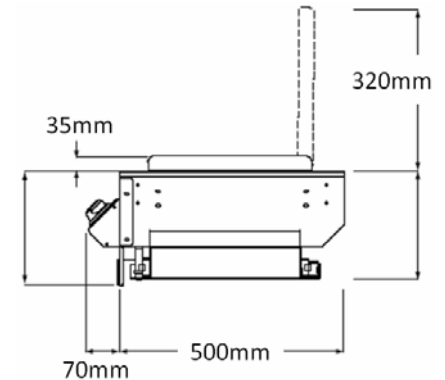

BBQ Dimensions

Model Series

➤ **SL4000**

Weight (with hood): 5 burner: 80.0kgs / 6 burner: 88.0kgs