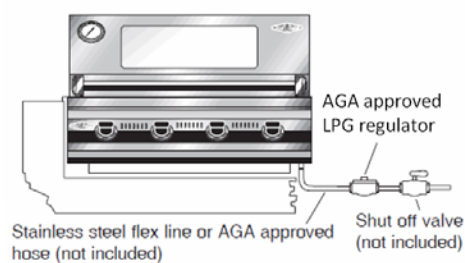

## Cut Out Dimensions

For built-in installations: islands, masonry, other non-combustible material structures

Signature SL Built-In BBQs	5 burner	6 burner
Width	1190mm	1345mm
Height	270mm	
Depth (includes 20mm rear ventilation clearance)	520mm	
Minimum Clearance to Combustible Materials	450mm	

**Important:**

Allow sufficient distance at rear of installation for hood opening clearance requirements

**LPG Installation**

**Natural Gas Installation**

## BBQ Dimensions