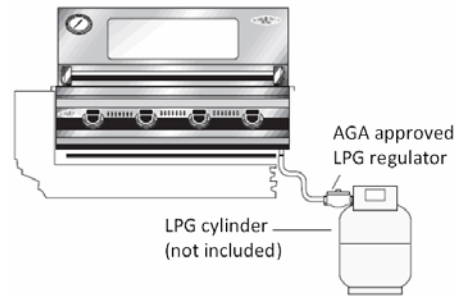

LPG Installation