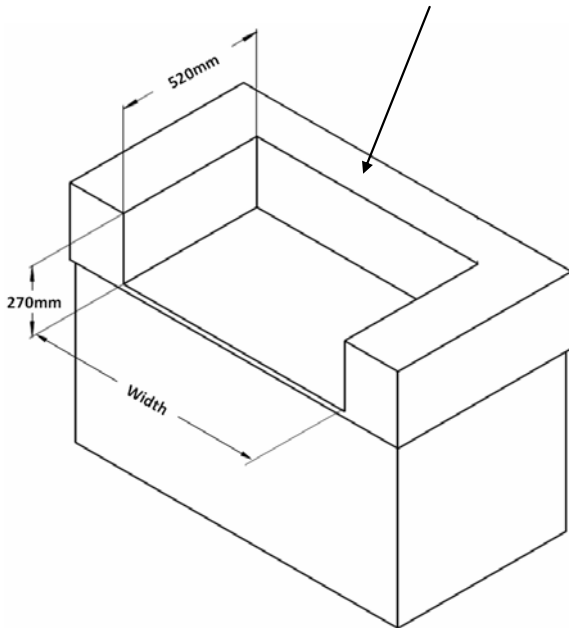

Important:

Allow sufficient distance at rear of installation for hood opening clearance requirements