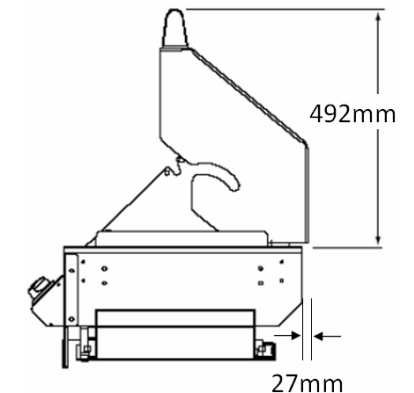

BBQ Dimensions

Model Series

➤ **SL4000**

Weight (with hood): 5 burner: 80.0kgs / 6 burner: 88.0kgs