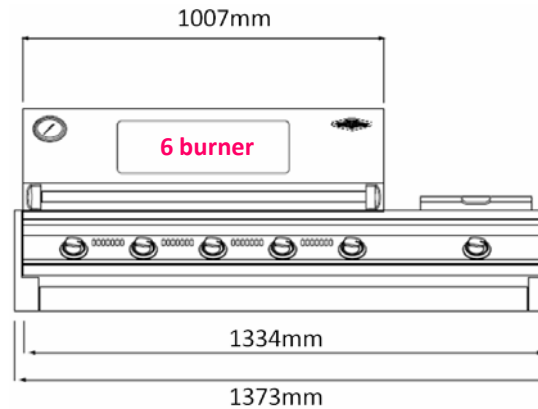

BBQ Dimensions

Model Series

➤ **SL4000**

Weight (with hood): 5 burner: 80.0kgs / 6 burner: 88.0kgs