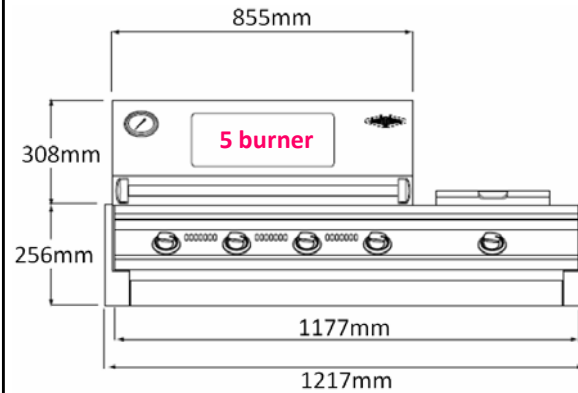

BBQ Dimensions

Model Series

➤ **SL4000**

Weight (with hood): 5 burner: 80.0kgs / 6 burner: 88.0kgs